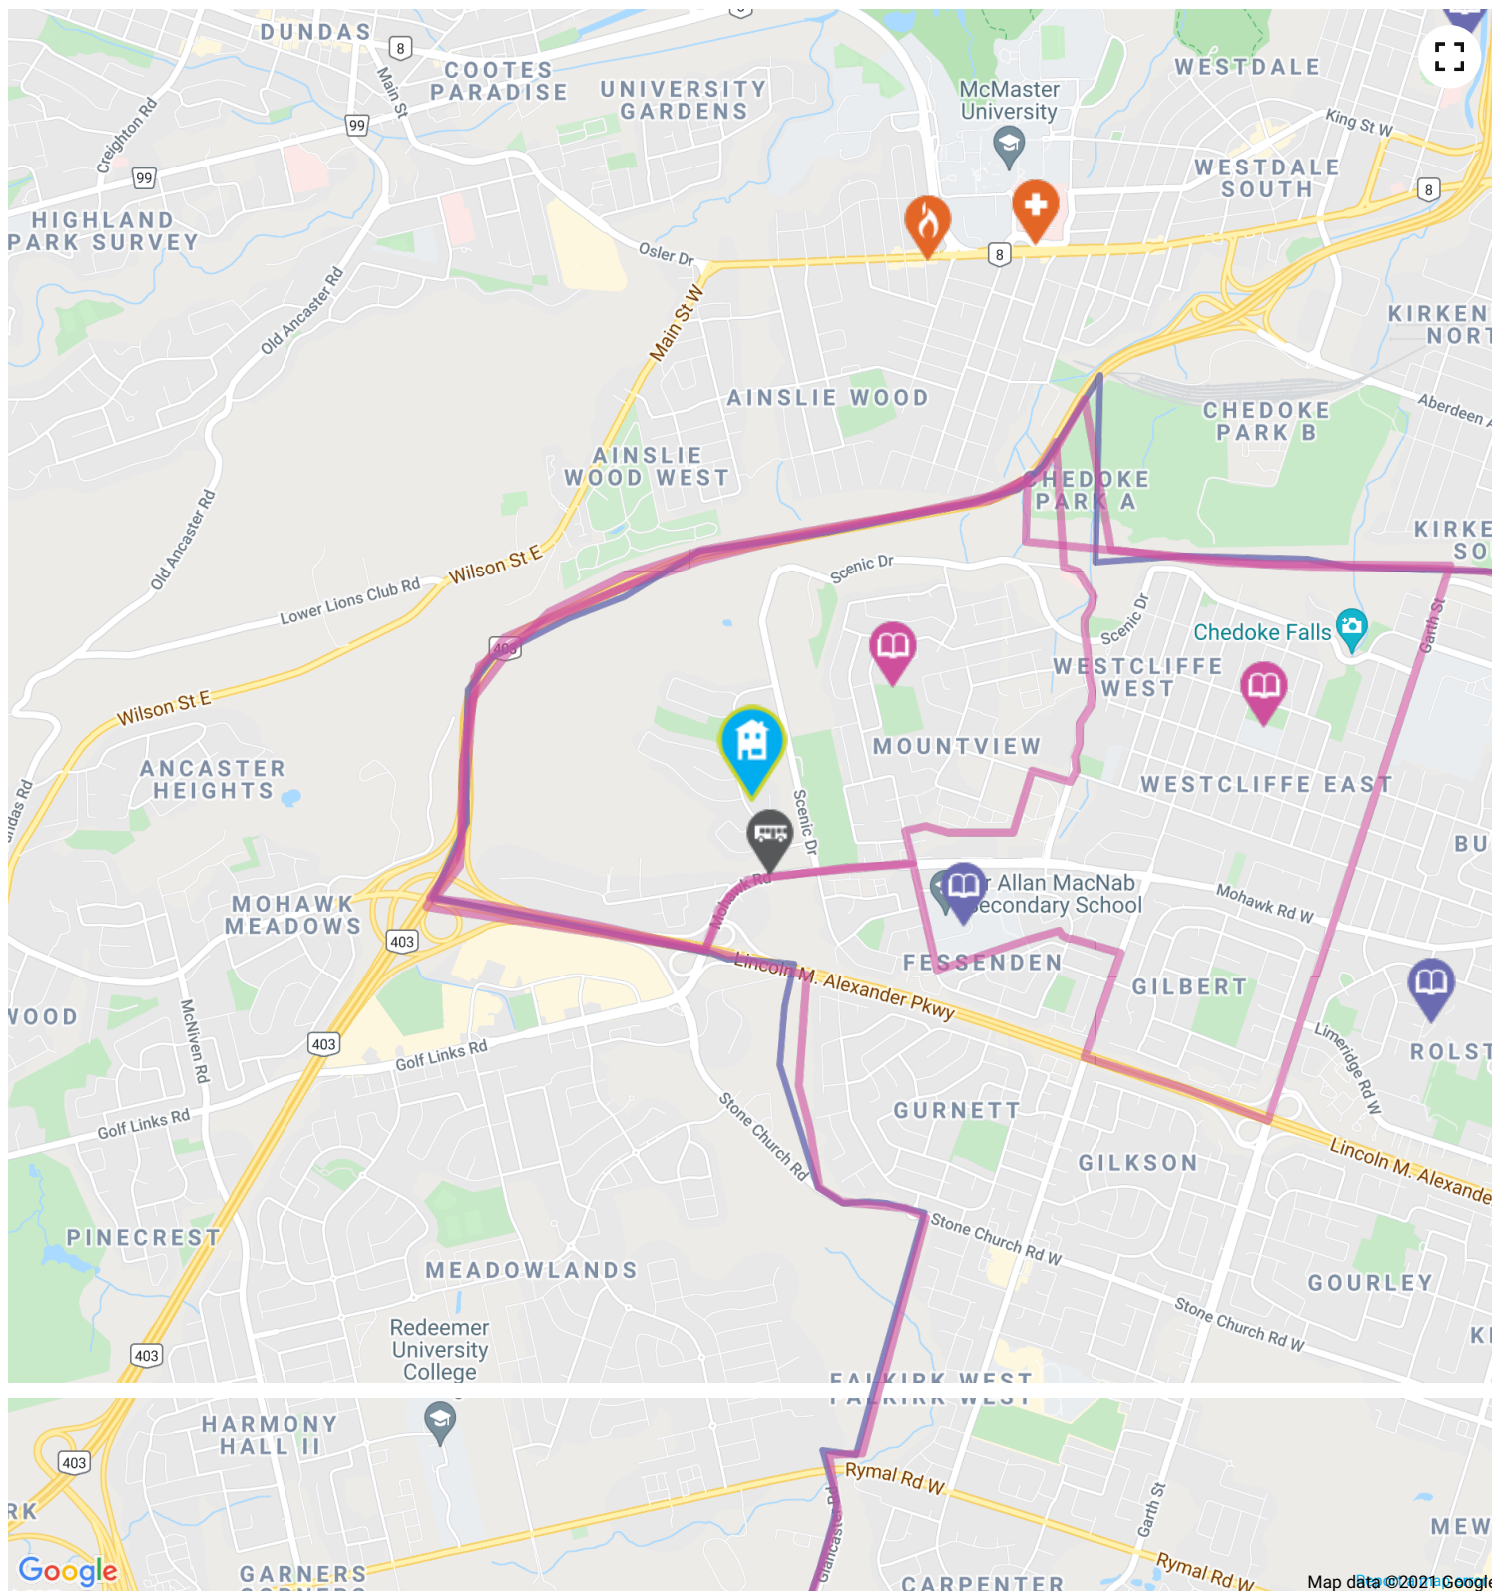

Address 1005 Mohawk Rd W, Hamilton, ON, L9C 7P5

Curves
3.5 KM away

Address 1 North Dr, Hamilton, ON, L9H 1N6